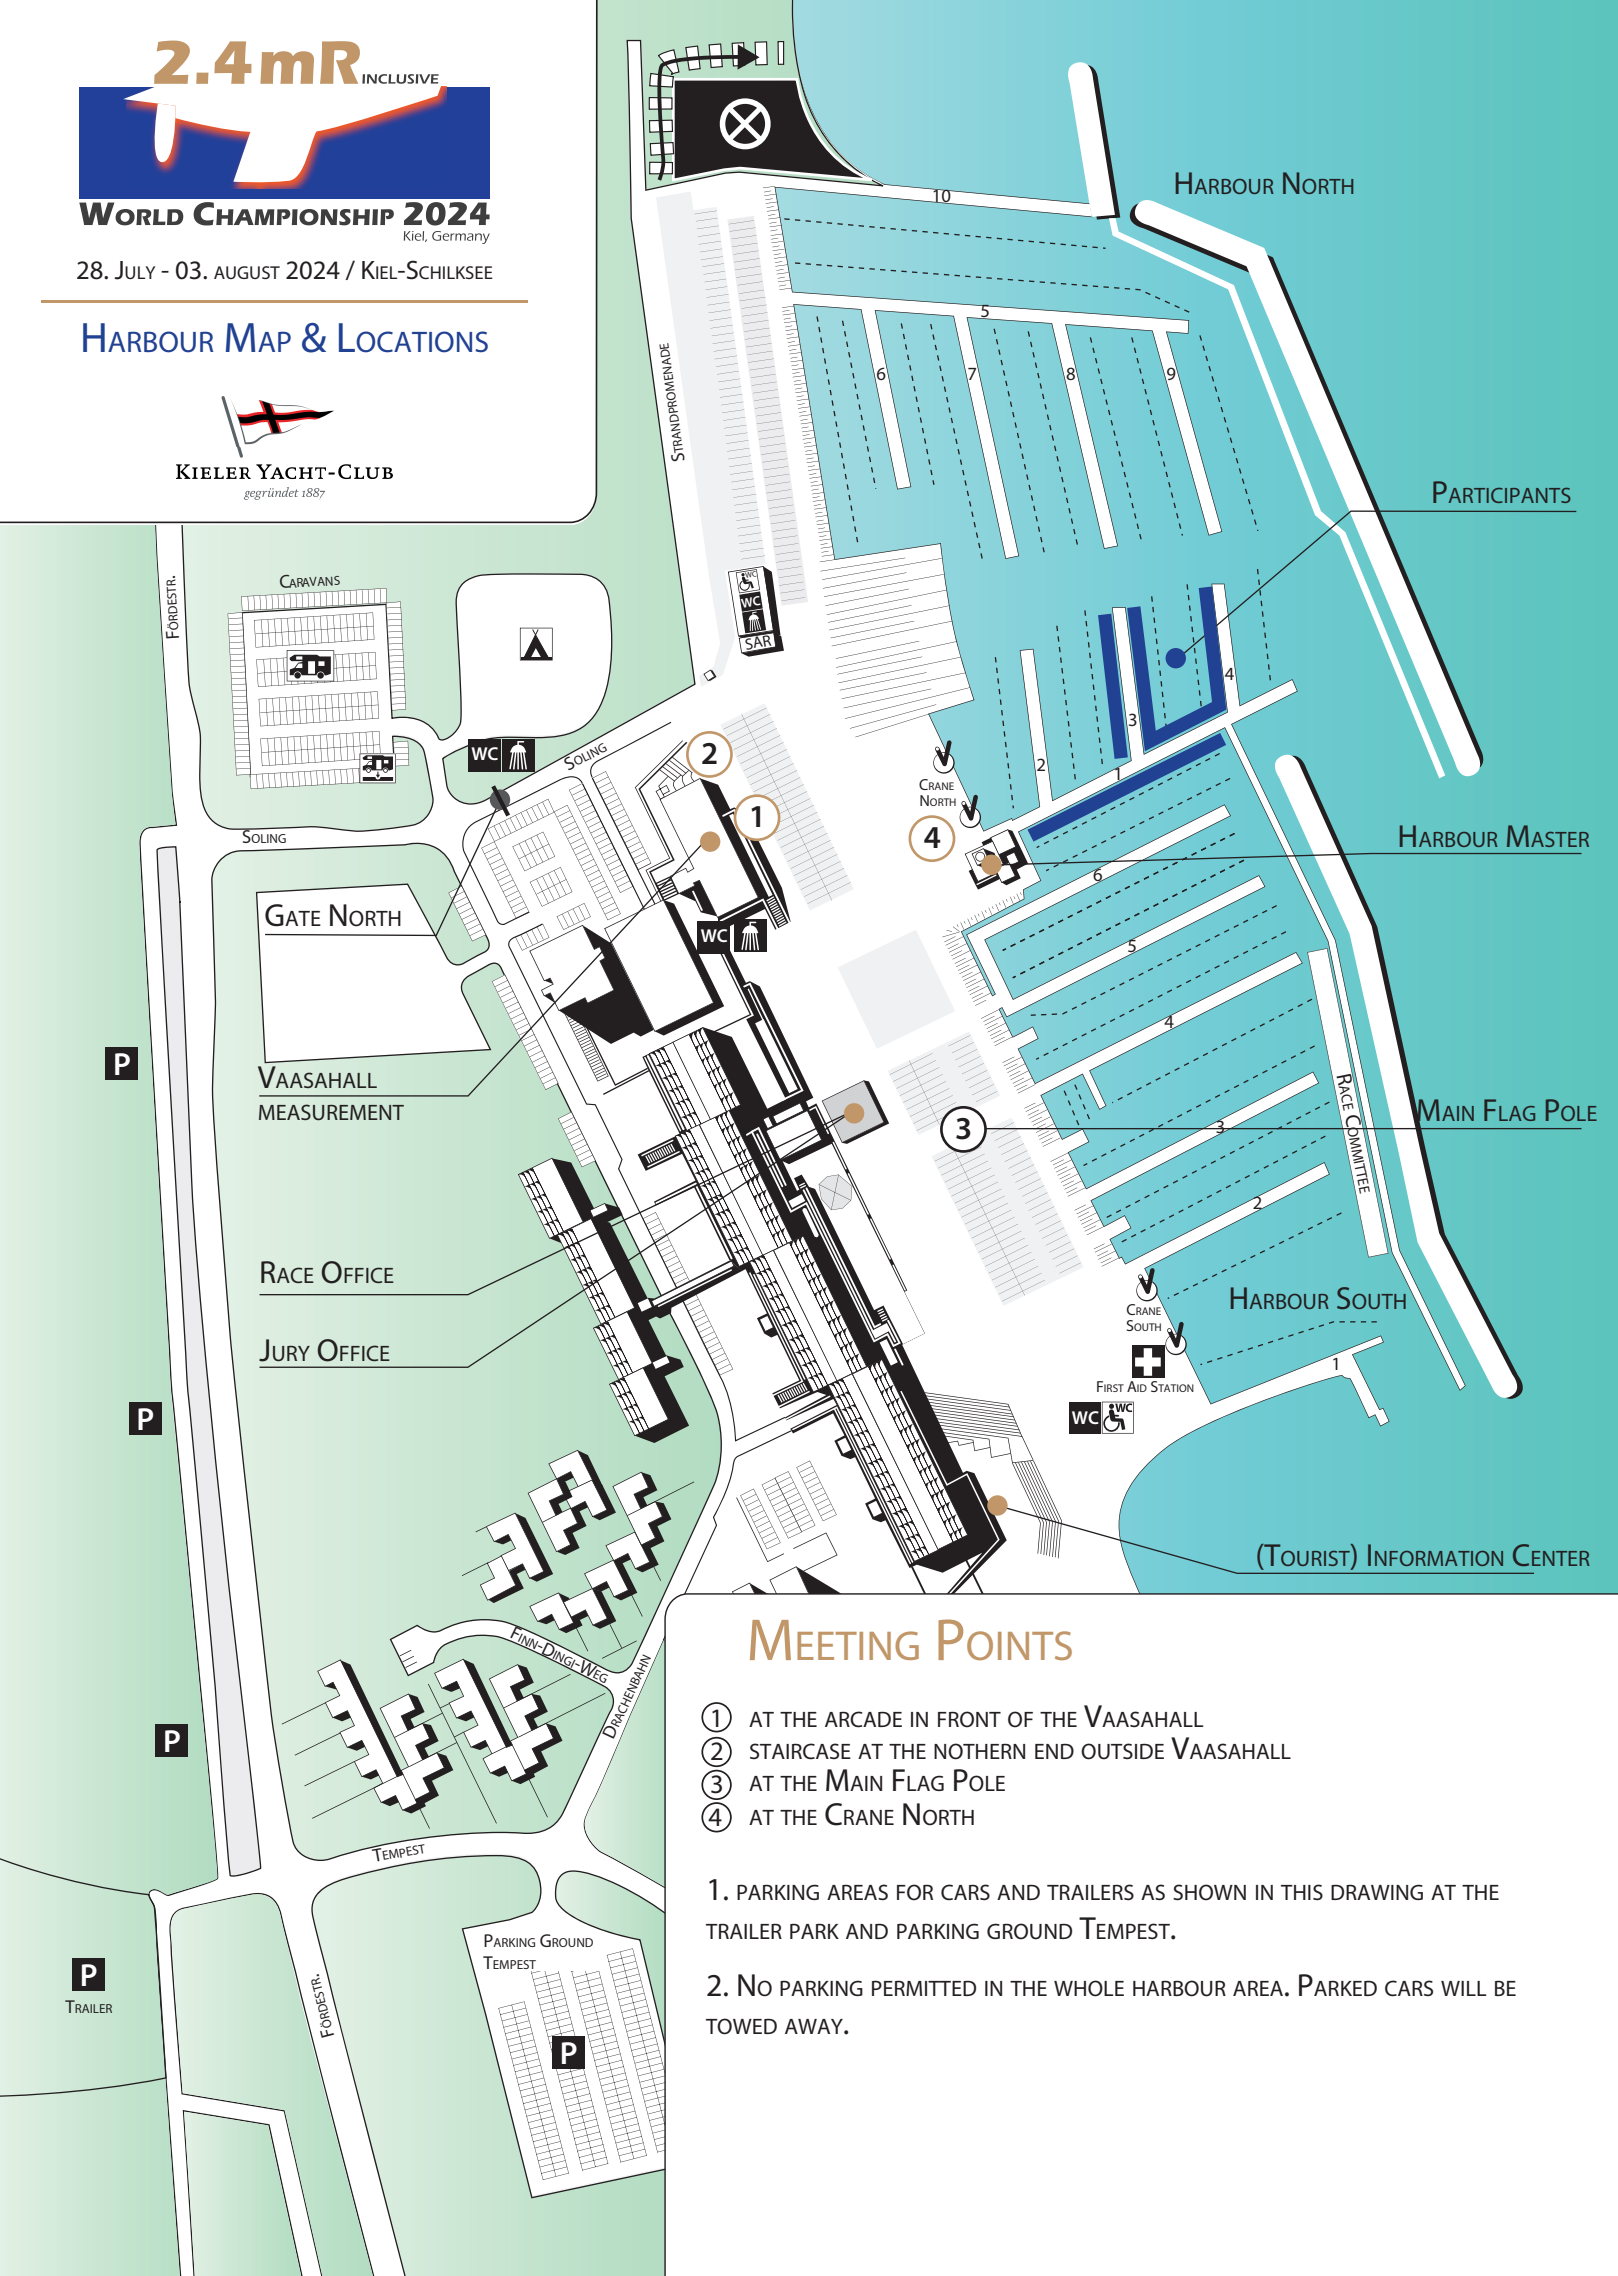

2.4mR INCLUSIVE

WORLD CHAMPIONSHIP 2024

Kiel, Germany

28. JULY - 03. AUGUST 2024 / KIEL-SCHILKSEE

## HARBOUR MAP & LOCATIONS

KIELER YACHT-CLUB  
gegründet 1887

### MEETING POINTS

- ① AT THE ARCADE IN FRONT OF THE VAASAHALL
- ② STAIRCASE AT THE NOTHERN END OUTSIDE VAASAHALL
- ③ AT THE MAIN FLAG POLE
- ④ AT THE CRANE NORTH

1. PARKING AREAS FOR CARS AND TRAILERS AS SHOWN IN THIS DRAWING AT THE TRAILER PARK AND PARKING GROUND TEMPEST.

2. NO PARKING PERMITTED IN THE WHOLE HARBOUR AREA. PARKED CARS WILL BE TOWED AWAY.